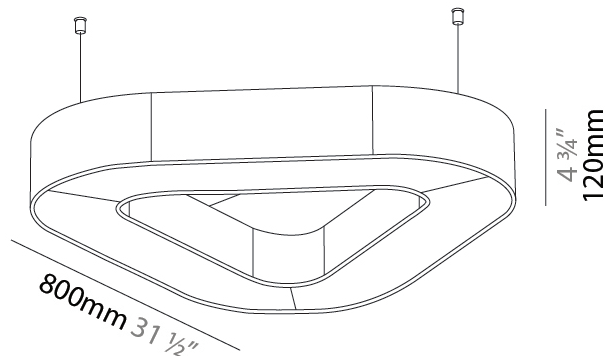

GENERAL

Series: Victory Acoustic
Brand: Prolicht
Division: Architectural
Mounting Type: Suspension
Mounting Location: Ceiling
Subcategory: Acoustic

PHYSICAL

Shape: Round
Length (mm): 800
Length (in): 31 1/2
Width (mm): 752
Width (in): 29 5/8
Height (mm): 120
Height (in): 4 3/4
Light Distribution: Direct
Diffuser: PMMA - Opal / Micro-Prism
Fixture Finish: SSR / BKV / CWI / CRY / HAB / UFT / ITA / RUA / FTG / MYG / LOD / PUS / FRO / FUP / KIA / POP / BLS / SPG / MEY / GOH / GUM / CHC / COM / ABZ / JAG / OBR / MOS / ROR
Accent Finish: ANC / ASH / BNA / BTC / BZE / CEL / EGG / EVG / FOG / FOS / FST / FUA / IRI / IRO / KHA / LIC / LIM / MER / MSN / MUS / ONX / PEA / PLU / POL / PPY / RAY / ROY / RST / STE / SWD / TAN / TAU
Fixture Material: Aluminum
Cable Details: 2 000mm / 78 3/4" or 6 000mm / 236 1/4" Transparent Cable

ELECTRICAL

Lamp Type: LED (Zhaga Standard)
Input Wattage (W): 44.1
Total Output Wattage (W): 40
Dimming: Non-Dimmable
Driver Included: Yes
Driver Location: Integrated
Driver Type: Constant Current - Universal
Driver Class: Class 2
Input Voltage (V): 120 - 277

LED

Color Temperature (°K): 2700 / 3000 / 3500 / 4000
Max. Delivered Lumen (lm): Max. 4433
Nominal Lumen (lm): Max. 6045
CRI: >90 CRI
Lamp Life (hrs): 50000

OPTICAL

RATINGS AND CERTIFICATIONS

Certified By: CSA Certified to UL and CSA Standards
IP rating: IP20